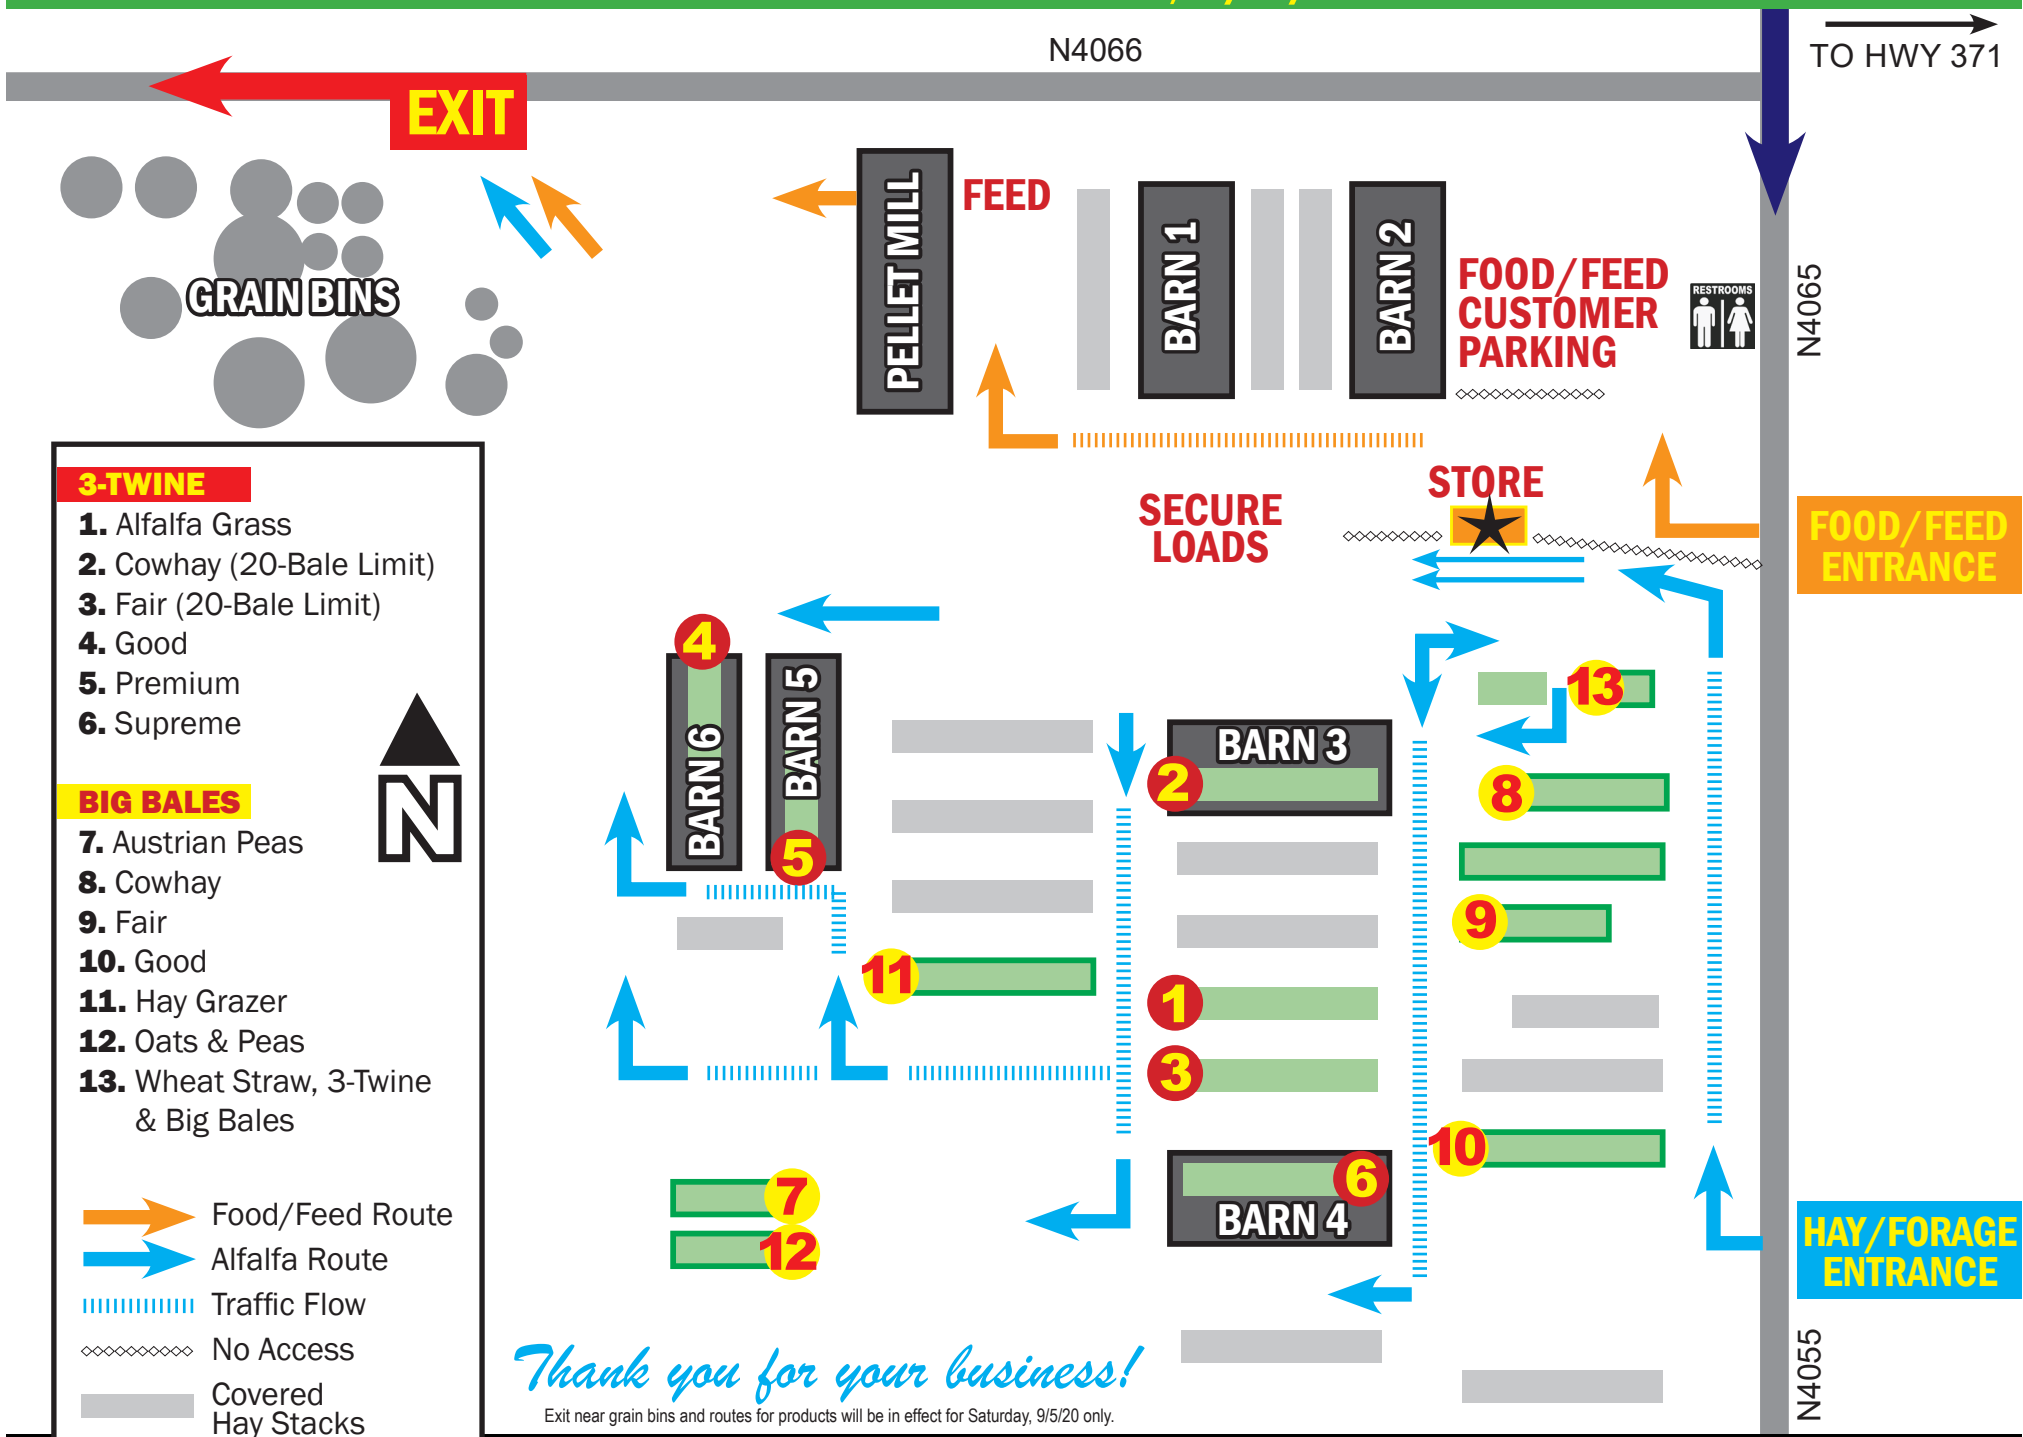

# ROUTES for SATURDAY, 9/5/20

**ALL-PURCHASES MUST BE MADE AT THE STORE - FOOD/FEED: North of store • HAY/FORAGE: South of store**